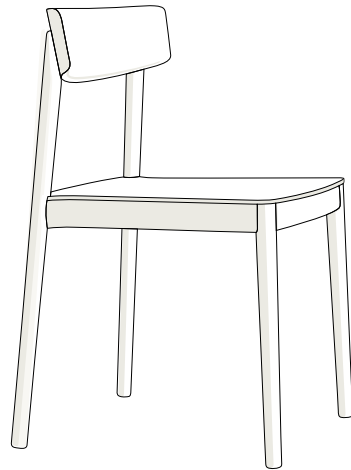

Andreu World

Quick Ship **Smart** Collection

Quick Ship for Smart Collection

Smart Collection

Wood version: **SI 0610**
Solid oak board seat. Available in 3 finishes: 311, 372, or 381.

Woven band on seat: **SI 0612**
Black woven band on seat and 372 or 381 wood finish.