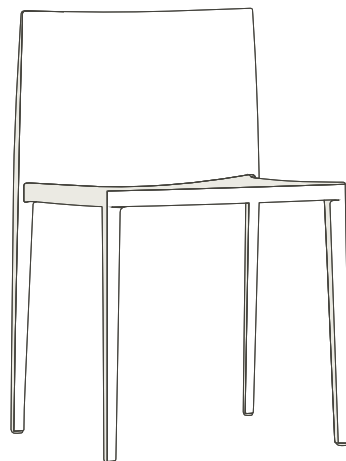

Ships in
7 days

Andreu World

Quick Ship

Sail Collection

Sail Collection

SI 1245

Stackable chair in thermo-polymer. Suitable for outdoor use. Available in 10 colors.

6000
RAL 9003
White