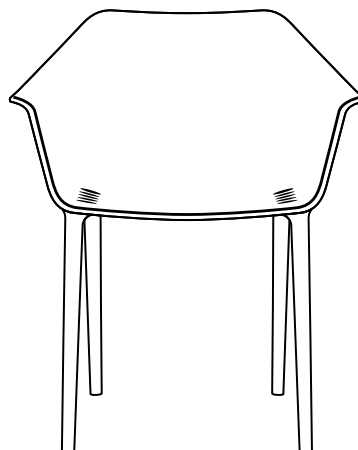

Ships in
7 days

Andreu World

Quick Ship

Gala Pure Eco®
Collection