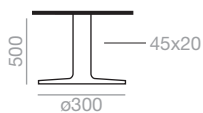

Maximum table heights

Table top			
Lacquered	Oak	Solid Surface	***Marble M1
418	418	412	420

Maximum table heights

Table top			
Lacquered	Oak	Solid Surface	***Marble M1
518	518	512	520

Description Injected aluminum table base with an oval column and rounded base plate. Available in 2 heights and offered in earth brown, white or matte black and with Compacto high pressure laminate top (HPL) or Technical Stone.

Column height 400					
	400x400	Table top			
		Compacto HPL		Technical Stone	
		Ref.	¥	Ref.	¥
400x400	White/Black/Earth brown	ME6425	71.900	ME6487	80.200
ellipse 450x450	White/Black/Earth brown	ME6430	74.900	ME6492	125.900
ø450	White/Black/Earth brown	ME6435	74.900	ME6497	125.900
kg		6'6		6'6	
1 box m3		0'09		0'09	