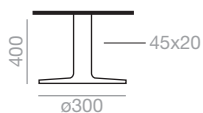

Maximum table heights

Table top			
Lacquered	Oak	Solid Surface	***Marble M1
418	418	412	420

Maximum table heights

Table top			
Lacquered	Oak	Solid Surface	***Marble M1
518	518	512	520

Description Injected aluminum table base with an oval column and rounded base plate. Available in 2 heights and offered in earth brown, white or matte black and with Compacto high pressure laminate top (HPL) or Technical Stone.

Column height 400					
	400x400	Table top			
		Compacto HPL		Technical Stone	
		Ref.	¥	Ref.	¥
400x400	White/Black/Earth brown	ME6425	71.900	ME6487	80.200
ellipse 450x450	White/Black/Earth brown	ME6430	74.900	ME6492	125.900
ø450	White/Black/Earth brown	ME6435	74.900	ME6497	125.900
kg		6'6		6'6	
1 box m3		0'09		0'09	