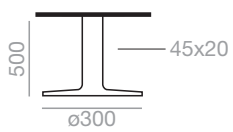

Maximum table heights

Table top			
Lacquered	Oak	Solid Surface	***Marble M1
418	418	412	420

Maximum table heights

Table top			
Lacquered	Oak	Solid Surface	***Marble M1
518	518	512	520

Description Injected aluminum table base with an oval column and rounded base plate. Available in 2 heights and offered in earth brown, white or matte black and with Compacto high pressure laminate top (HPL) or Technical Stone.