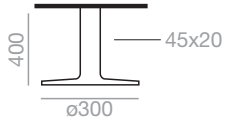

Maximum table heights

Table top			
Lacquered	Oak	Solid Surface	***Marble M1
418	418	412	420

Maximum table heights

Table top			
Lacquered	Oak	Solid Surface	***Marble M1
518	518	512	520

Description Injected aluminum table base with an oval column and rounded base plate. Available in 2 heights and offered in earth brown, white or matte black and with Compacto high pressure laminate top (HPL) or Technical Stone.