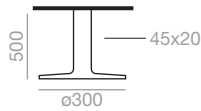

***Marble shiny upcharge

| 5.900 |

SERIE 600

*Matte lacquered and premium upcharge

| 12.000 |

Column height 400															
Top measures	400x400	Table top													
		Lacquered		Oak		Solid Surface		***Marble M1		***Marble M2		Compacto HPL		Technical Stone	
		Ref.	¥	Ref.	¥	Ref.	¥	Ref.	¥	Ref.	¥	Ref.	¥	Ref.	¥
400x400	Matte	ME6350	74.100	ME6368	82.100	ME6386	91.000	ME6404	109.500	ME6514	117.800	ME6422	65.400	ME6484	78.100
	Polished aliminum	ME6352	75.800	ME6370	84.900	ME6388	94.200	ME6406	110.400	ME6515	114.200	ME6424	67.900	ME6486	80.900
kg		9		9		10		16		257		10		16	
1 box m3		0,09		0,09		0,09		0,09		0'09		0'09		0'09	