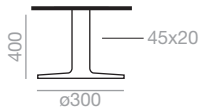

***Marble shiny upcharge

| 5.900 |

SERIE 600

*Matte lacquered and premium upcharge

| 12.000 |

Column height 400															
Top measures	400x400	Table top													
		Lacquered		Oak		Solid Surface		***Marble M1		***Marble M2		Compacto HPL		Technical Stone	
		Ref.	¥	Ref.	¥	Ref.	¥	Ref.	¥	Ref.	¥	Ref.	¥	Ref.	¥
400x400	Matte	ME6350	74.100	ME6368	82.100	ME6386	91.000	ME6404	109.500	ME6514	117.800	ME6422	65.400	ME6484	78.100
	Polished aliminum	ME6352	75.800	ME6370	84.900	ME6388	94.200	ME6406	110.400	ME6515	114.200	ME6424	67.900	ME6486	80.900
kg		9		9		10		16		257		10		16	
1 box m3		0,09		0,09		0,09		0,09		0'09		0'09		0'09	