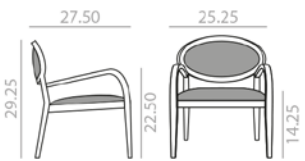

BU1717

Lounge chair with upholstered seat and backrest and solid beech wood frame. Optional capitone upholstered.
Butaca con asiento y respaldo tapizado y estructura de madera maciza de haya. Opción de tapizado capitoné.

	COM yards per unit	COL sq.ft
1 units	1.3	21.75
10 units or more	1.05	

13,5 Ft
28 lbs
x1

COM	COL	1	2	3	4	5	6	7	8	9	10	11	L1	L2	L3	L6
$ 1,541	1,552	1,569	1,600	1,614	1,630	1,653	1,671	1,690	1,708	1,729	1,749	1,768	1,768	1,867	2,058	2,558

SERIE 600	Matte lacquered and premium upcharge Incremento por lacado mate y premium	112	SERIE 800	Bright lacquered upcharge Incremento por lacado brillo	169		Capitone upholstered upcharge (Seat and back) Incremento por tapizado capitoné (Asiento y respaldo)	117