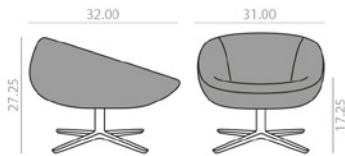

BU4102

Lounge chair with upholstered seat and backrest and 4-star central aluminum swivel base with self-return system and finished in polished aluminum, white or black.  
 Butaca con asiento y respaldo tapizado y base central giratoria de 4 aspas de aluminio con sistema de retorno y acabado aluminio pulido, blanco o negro.