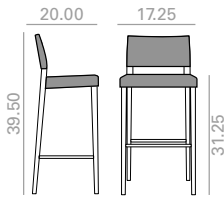

BQ7516

Barstool with upholstered seat and backrest and solid oak wood frame.

Banqueta alta con asiento y respaldo tapizado y estructura de madera maciza de roble.

	COM yards per unit	COL sq.ft
1 units	0.75	11
10 units or more	0.75	

9,25 Ft
22 lbs
x1

	COM	COL	1	2	3	4	5	6	7	8	9	10	11	L1	L2	L3	L6
$	1,206	1,220	1,228	1,243	1,255	1,275	1,293	1,311	1,327	1,347	1,364	1,380	1,399	1,399	1,481	1,551	1,866

SERIE 600	Matte lacquered and premium upcharge Incremento por lacado mate y premium	62