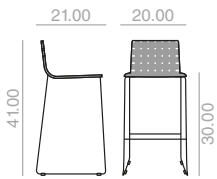

$ 1,610

FU4935 Protective cover Funda protectora | 243 |

CJ0706

Headrest cushion.
Cojin reposacabezas.

	COM yards per unit
1 units	0.55
10 units or more	0.45

0'5 Ft
2 lbs
x1

COM	2	3	4	5	6	7	8	9	10	11	
$	220	247	253	268	283	291	307	318	334	343	357