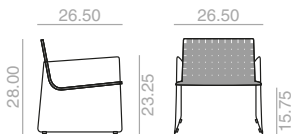

11'5 Ft
52 lbs
x2

\$ 1,627

FU4931 Protective cover Funda protectora | 243 |

BU0702

Stackable lounge chair with webbing on seat and backrest and steel sled base with EPL-5 outdoor treatment.
Butaca apilable con carcasa cinchada y base de patín de varilla de acero con tratamiento EPL-5 para exterior.

14'5 Ft
50 lbs
x2

\$ 1,845

FU4932 Protective cover Funda protectora | 243 |

BU0703

Stackable lounge chair with webbing on seat and backrest and steel sled base with EPL-5 outdoor treatment.
Butaca apilable con brazos con carcasa cinchada y base de patín de varilla de acero con tratamiento EPL-5 para exterior.

15 Ft
60 lbs
x2

\$ 1,880

FU4933 Protective cover Funda protectora | 243 |

TU0704

Stackable chaise lounge with webbing on seat and backrest and steel sled base with EPL-5 outdoor treatment.
Tumbona apilable con carcasa cinchada y base de patin de varilla de acero con tratamiento EPL-5 para exterior.