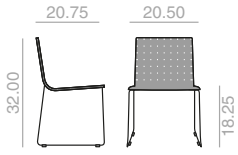

SI0700

Stackable chair with webbing on seat and backrest and steel sled base with EPL-5 outdoor treatment.
Silla apilable con carcasa cinchada y base de patín de varilla de acero con tratamiento EPL-5 para exterior.

10'75 Ft
42 lbs
x2

$ 1,406

FU4930 Protective cover Funda protectora | 243 |

SO0701

Stackable armchair with webbing on seat and backrest and steel sled base with EPL-5 outdoor treatment.
Sillón apilable con carcasa cinchada y base de patín de varilla de acero con tratamiento EPL-5 para exterior. Tumbona apilable con carcasa cinchada y base de patín de varilla de acero con tratamiento EPL-5 para exterior.

11'5 Ft
52 lbs
x2