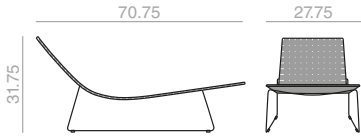

14'5 Ft
50 lbs
x2

\$ 1,845

FU4932 Protective cover Funda protectora | 243 |

BU0703

Stackable lounge chair with webbing on seat and backrest and steel sled base with EPL-5 outdoor treatment.
Butaca apilable con brazos con carcasa cinchada y base de patín de varilla de acero con tratamiento EPL-5 para exterior.

15 Ft
60 lbs
x2

\$ 1,880

FU4933 Protective cover Funda protectora | 243 |

TU0704

Stackable chaise lounge with webbing on seat and backrest and steel sled base with EPL-5 outdoor treatment.
Tumbona apilable con carcasa cinchada y base de patin de varilla de acero con tratamiento EPL-5 para exterior.

48'25 Ft
84 lbs
x2

\$ 3,785

FU4934 Protective cover Funda protectora | 243 |

BQ0705

Barstool with webbing on seat and backrest and steel sled base with EPL-5 outdoor treatment.
Banqueta con carcasa cinchada y base de patin de varilla de acero con tratamiento EPL-5 para exterior.