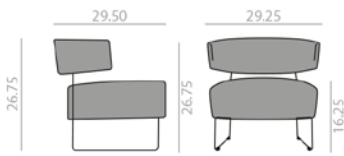

BU4201

Lounge chair with upholstered seat and backrest and steel sled base finished in polished chrome white or black.
Butaca con asiento y respaldo tapizado y base de patín de acero en acabado cromo brillo, blanco o negro.

	COM yards per unit	COL sq.ft
1 units	2.1	43.25
10 units or more	2.1	

14,25 Ft
 44 lbs
 x1

	COM	COL	1	2	3	4	5	6	7	8	9	10	11	L1	L2	L3	L6
$	1,651	1,700	1,743	1,793	1,849	1,915	1,981	2,054	2,120	2,189	2,258	2,324	2,393	2,456	2,704	3,150	4,353