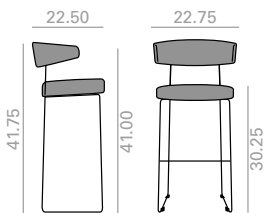

BQ4202

Barstool with upholstered seat and backrest and steel sled base finished in polished chrome white or black.
Banqueta alta con asiento y respaldo tapizado y base de patín de acero en acabado cromo brillo, blanco o negro.

	COM yards per unit	COL sq.ft
1 units	1.65	32.5
10 units or more	1.1	

12,5 Ft
 32 lbs
 x1

	COM	COL	1	2	3	4	5	6	7	8	9	10	11	L1	L2	L3	L6
$	1,207	1,229	1,263	1,278	1,304	1,338	1,369	1,402	1,435	1,469	1,502	1,535	1,569	1,600	1,718	1,938	2,516