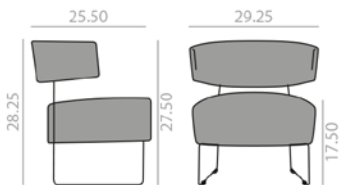

BU4203

Lounge chair with upholstered seat and backrest and steel sled base finished in polished chrome white or black.
Butaca con asiento y respaldo tapizado y base de patín de acero en acabado cromo brillo, blanco o negro.

	COM yards per unit	COL sq.ft
1 units	2.1	43.25
10 units or more	2.1	

14 Ft
 39 lbs
 x1

	COM	COL	1	2	3	4	5	6	7	8	9	10	11	L1	L2	L3	L6
$	1,528	1,580	1,623	1,681	1,730	1,799	1,864	1,930	1,995	2,064	2,128	2,195	2,260	2,321	2,560	2,998	4,153