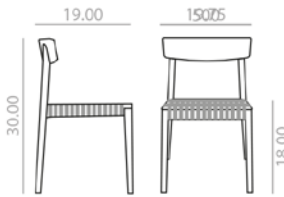

SI0610

Stackable chair with oak board seat and backrest and solid beech wood frame. Available in 3 finishes: 311, 372 or 381. Minimum order per color: 4 units.

Silla apilable con asiento de tablero de roble y respaldo y estructura de madera maciza de haya. Disponible en 3 acabados: 311, 372 y 381. Pedido mínimo por color: 4 unidades.

- 14 Ft
- 60 lbs
- x4
- 8
- 12

\$ 541

SI0612

Stackable chair with seat webbing in matching wood and solid beech wood backrest and frame. Available in 3 finishes: 311 (black and beige webbing), 372 and 381 (black webbing). Minimum order per color: 4 units.