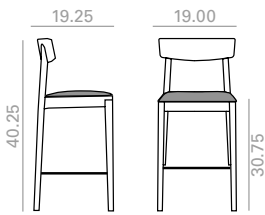

BQ0649

Barstool with upholstered seat and solid beech wood backrest and frame. Available in 3 finishes: 311, 372 or 381. Minimum order per color: 4 units.

Banqueta alta con asiento tapizado y respaldo y estructura de madera maciza de haya. Disponible en 3 acabados: 311, 372 y 381. Pedido mínimo por color: 4 unidades. Disponible en 3 acabados: 311, 372 y 381. Pedido mínimo por color: 4 unidades.

	COM yards per unit	COL sq.ft
1 units	0.65	13.5
10 units or more	0.35	

10,25 Ft
20 lbs
x1

COM	COL	1	2	3	4	5	6	7	8	9	10	11	L1	L2	L3	L6
$ 1,065	1,072	1,078	1,084	1,088	1,094	1,103	1,109	1,119	1,123	1,133	1,139	1,149	1,153	1,181	1,231	1,578