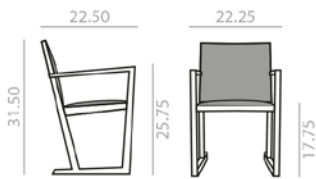

SO1346

Armchair with upholstered seat and back and solid oak wood frame.

Sillón con asiento y respaldo tapizado y estructura de madera maciza de roble.

	COM yards per unit	COL sq.ft
1 units	1.3	32.5
10 units or more	1.15	

11 Ft
23 lbs
x1

	COM	COL	1	2	3	4	5	6	7	8	9	10	11	L1	L2	L3	L6
$	1,305	1,321	1,325	1,349	1,364	1,382	1,400	1,418	1,438	1,456	1,477	1,495	1,515	1,520	1,620	1,798	2,277

SERIE 600	Matte lacquered and premium upcharge Incremento por lacado mate y premium	107