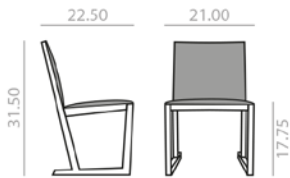

SI1344

Chair with upholstered seat and back and solid oak wood frame.

Silla con asiento y respaldo tapizado y estructura de madera maciza de roble.

	COM yards per unit	COL sq.ft
1 units	1.3	32.5
10 units or more	1.15	