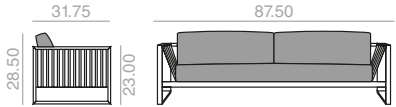

COM	1	2	3	4	5	6	7	8	9	10	11	
$	9,930	10,279	10,435	10,560	10,770	10,979	11,187	11,399	11,611	11,821	12,029	12,241

FU4800 Protective cover Funda protectora | 323 |

SF4325

Sofa with steel frame and EPL-5 outdoor treatment, available in several colors. 2-seater. Woven bands on back and arms, available in several colors.
Sofá con estructura de acero y tratamiento EPL-5, disponible en diferentes colores. 2 plazas. Cincha en respaldo y brazos disponible en diferentes colores.

	COM yards per unit
1 units	4.95
10 units or more	4.4

34'75 Ft
133 lbs
x1