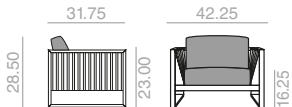

COM	1	2	3	4	5	6	7	8	9	10	11	
$	6,473	6,611	6,673	6,725	6,804	6,889	6,970	7,053	7,134	7,219	7,302	7,383

FU4808 Protective cover Funda protectora | 183 |