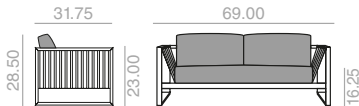

COM	1	2	3	4	5	6	7	8	9	10	11	
$	9,091	9,369	9,496	9,596	9,766	9,932	10,099	10,269	10,439	10,606	10,776	10,944

FU4807 Protective cover Funda protectora | 211 |

SF4326

Sofa with steel frame and EPL-5 outdoor treatment, available in several colors. 1-seater. Woven bands on back and arms, available in several colors.
Sofá con estructura de acero y tratamiento EPL-5, disponible en diferentes colores. 1 plaza. Cincha en respaldo y brazos, disponible en diferentes colores.

	COM yards per unit
1 units	2.85
10 units or more	2.45

21 Ft
71 lbs
x1