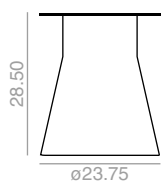

1,218

Maximum table top 63.00x63.00 / ø71.00
Medida máxima de sobre 63.00x63.00 / ø71.00

Reverse 80

This base is provided with a sand filled counterweight. Amount of sand: 167 lbs.

Esta base se sirve rellena de arena. Cantidad de arena 167 lbs.