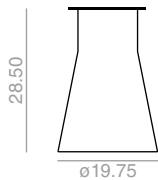

Reverse 50

This base is provided with a sand filled counterweight. Amount of sand: 100 lbs.

Esta base se sirve rellena de arena. Cantidad de arena 100 lbs.