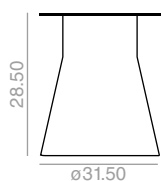

Reverse 52

This base is provided with a sand filled counterweight. Amount of sand: 86 lbs.

Esta base se sirve rellena de arena. Cantidad de arena 86 lbs.

10.75 cu.Ft
116 lbs
x1

Matte **Mate**
BM4569
Standard Estándar

798

Maximum table top 51.25x51.25 / ø55.25
Medida máxima de sobre 51.25x51.25 / ø55.25

Reverse 60

This base is provided with a sand filled counterweight. Amount of sand: 154 lbs.

Esta base se sirve rellena de arena. Cantidad de arena 154 lbs.

10 cu.Ft
170 lbs
x1

Matte **Mate**
BM4564
Standard Estándar

1,218

Maximum table top 63.00x63.00 / ø71.00
Medida máxima de sobre 63.00x63.00 / ø71.00

Reverse 80

This base is provided with a sand filled counterweight. Amount of sand: 167 lbs.

Esta base se sirve rellena de arena. Cantidad de arena 167 lbs.

16 cu.Ft
210 lbs
x1

Matte **Mate**
BM4568
Standard Estándar

1,686

Maximum table top 74.75x74.75 / ø82.75
Medida máxima de sobre 74.75x74.75 / ø82.75