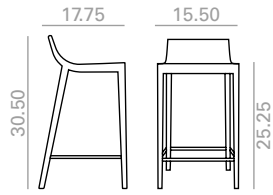

Matte lacquered and premium upcharge
 Incremento por lacado mate y premium

92

BQ7296

Barstool with oak board seat and backrest and solid oak wood frame. Optional: Upholstered seat pad.

Banqueta alta con asiento y respaldo de tablero de roble y estructura de madera maciza de roble. Opción de asiento plafonado.

	COM yards per unit	COL sq.ft
1 units	0.45	8.25
10 units or more	0.25	

8,5 Ft
 16 lbs
 x1

\$ 1,273

COM	COL	1	2	3	4	5	6	7	8	9	10	11	L1	L2	L3	L6
1,402	1,406	1,407	1,416	1,417	1,419	1,425	1,432	1,435	1,442	1,447	1,450	1,452	1,457	1,475	1,507	1,589

Matte lacquered and premium upcharge
 Incremento por lacado mate y premium

68

Measures +- 0.25 inch.
 Medidas +- 0.25 inch.

BQ7298

Counter stool with oak board seat and backrest and solid oak wood frame. Optional: Upholstered seat pad.