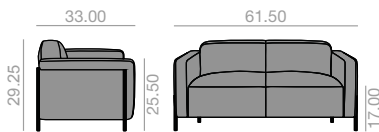

	COM	COL	1	2	3	4	5	6	7	8	9	10	11	L1	L2	L3	L6
\$	4,881	4,972	5,099	5,156	5,250	5,378	5,506	5,635	5,761	5,891	6,022	6,150	6,279	6,394	6,859	7,707	9,953

USB charging system upcharge
Incremento por sistema de USB de carga

375

Fixed auxiliary table upcharge
Incremento mesa auxiliar fija

277

Satellite auxiliary table upcharge
Incremento mesa auxiliar satélite

606

Polished chrome upcharge
Incremento cromo brillo

336

Walnut back upcharge
Incremento respaldo en nogal

290

SF1136

2-seater upholstered sofa and wooden back and sides and 4 steel legs finished in white or black with polished chrome finish option. Additional options include: fixed auxiliary table or satellite finished in oak, walnut or Compacto HPL, USB charging system and walnut back.