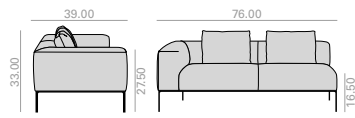

	COM	COL	1	2	3	4	5	6	7	8	9	10	11	L1	L2	L3	L6
A	4,575	4,734	4,901	5,056	5,229	5,446	5,665	5,878	6,099	6,316	6,533	6,752	6,970	7,159	7,948	9,384	13,175

Back cushions (x3)
Cojines de respaldo (x3)

	COM	COL	1	2	3	4	5	6	7	8	9	10	11	L1	L2	L3	L6
B	891	932	968	1,020	1,052	1,105	1,164	1,217	1,270	1,327	1,380	1,433	1,486	1,540	1,735	2,090	3,041

USB charging system
upcharge
Incremento por sistema de USB de carga

| 375 |

SF2212 **NEW**

2-seater corner sofa (right side) with upholstered seat and backrest with the option of combining different upholstery and 4-legged die-cast polished aluminum base in white, black or polished aluminum finish. Edge piping available in the same color as the upholstery, or in white, black or sand. USB charging system option. The sofa always has back cushions that can be chosen with a different upholstery than the body of the sofa. To calculate the total price, add prices A + B.