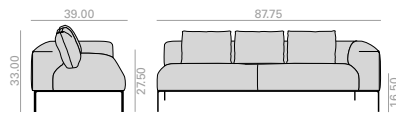

Back cushions (x3)
Cojines de respaldo (x3)

	COM	COL	1	2	3	4	5	6	7	8	9	10	11	L1	L2	L3	L6
B	792	820	850	891	913	955	995	1,036	1,078	1,120	1,156	1,198	1,240	1,276	1,424	1,693	2,401

USB charging system upcharge
Incremento por sistema de USB de carga

| 375 |

SF2215 **NEW**

3-seater corner sofa (left side) with upholstered seat and backrest with the option of combining different upholstery and 4-legged die-cast polished aluminum base in white, black or polished aluminum finish. Edge piping available in the same color as the upholstery, or in white, black or sand. USB charging system option. The sofa always has back cushions that can be chosen with a different upholstery than the body of the sofa. To calculate the total price, add prices A + B.