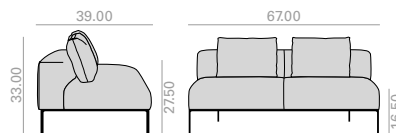

SF2218 **NEW**

2-seater modular sofa with upholstered seat and backrest with the option of combining different upholstery and 4-legged die-cast aluminum base in white, black or polished aluminum finish. Edge piping available in the same color as the upholstery, or in white, black or sand. The sofa always has back cushions that can be chosen with a different upholstery than the body of the sofa. To calculate the total price, add prices A + B.

Sofá modular de 2 plazas con asiento y respaldo tapizado con opción de combinar tapicerías diferentes y base de 4 patas de inyección de aluminio en acabado aluminio pulido, blanco o negro. Ribete perimetral disponible al tono de la tapicería, o en color blanco, negro o arena. El sofá siempre lleva cojines de respaldo que pueden elegirse en tapicería diferente al cuerpo del sofá. Para calcular el precio total se deben sumar los precios A + B.

	COM yards per unit	COL sq.ft
1 units	5.25	105
10 units or more	5.25	

58 Ft
150 lbs
x1

Back cushions Cojines de respaldo

	COM yards per unit	COL sq.ft
1 units	1.65	32.5
10 units or more	1.65	

	COM	COL	1	2	3	4	5	6	7	8	9	10	11	L1	L2	L3	L6
A	3,318	3,422	3,527	3,633	3,740	3,881	4,028	4,165	4,310	4,447	4,592	4,732	4,874	4,998	5,515	6,443	8,910

	COM	COL	1	2	3	4	5	6	7	8	9	10	11	L1	L2	L3	L6
B	651	679	706	736	759	796	829	864	898	938	972	1,008	1,042	1,074	1,201	1,433	2,048