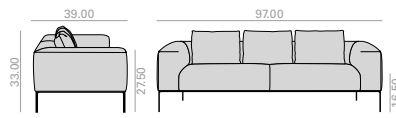

	COM	COL	1	2	3	4	5	6	7	8	9	10	11	L1	L2	L3	L6
A	4,140	4,280	4,421	4,552	4,696	4,882	5,068	5,252	5,436	5,624	5,810	5,993	6,177	6,342	7,011	8,228	11,455

Back cushions (x2)
Cojines de respaldo (x2)

	COM	COL	1	2	3	4	5	6	7	8	9	10	11	L1	L2	L3	L6
B	815	849	879	924	949	998	1,042	1,090	1,138	1,180	1,228	1,274	1,321	1,363	1,528	1,833	2,639

USB charging system
upcharge
Incremento por sistema de USB de carga

| 375 |

SF2211 **NEW**

3-seater sofa with upholstered seat and back, with the option of combining different upholstery and 4-legged die-cast polished aluminum base in white, black or polished aluminum finish. Edge piping available in the same color as the upholstery, or in white, black or sand. USB charging system option. The sofa always has back cushions that can be chosen with a different upholstery than the body of the sofa. To calculate the total price, add prices A + B.