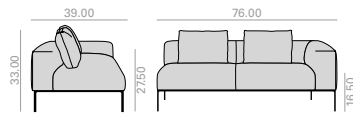

	COM	COL	1	2	3	4	5	6	7	8	9	10	11	L1	L2	L3	L6
A	3,863	3,990	4,105	4,222	4,352	4,518	4,679	4,842	5,007	5,167	5,330	5,495	5,660	5,804	6,393	7,469	10,313

Back cushions (x2)
Cojines de respaldo (x2)

	COM	COL	1	2	3	4	5	6	7	8	9	10	11	L1	L2	L3	L6
B	767	797	826	864	891	928	968	1,009	1,052	1,094	1,133	1,173	1,215	1,251	1,399	1,669	2,378

USB charging system
upcharge
Incremento por sistema de USB de carga

| 375 |

SF2213 **NEW**

2-seater corner sofa (left side) with upholstered seat and backrest with the option of combining different upholstery and 4-legged die-cast polished aluminum base in white, black or polished aluminum finish. Edge piping available in the same color as the upholstery, or in white, black or sand. USB charging system option. The sofa always has back cushions that can be chosen with a different upholstery than the body of the sofa. To calculate the total price, add prices A + B.