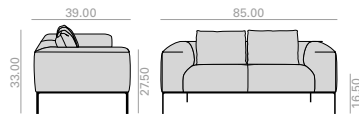

SF2210 **NEW**

2-seater sofa with upholstered seat and back, with the option of combining different upholstery and 4-legged die-cast polished aluminum base in white, black or polished aluminum finish. Edge piping available in the same color as the upholstery, or in white, black or sand. USB charging system option. The sofa always has back cushions that can be chosen with a different upholstery than the body of the sofa. To calculate the total price, add prices A + B.