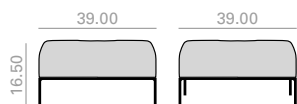

RS2219 **NEW**

Ottoman with upholstered seat and 4-legged die-cast aluminum base in white, black or polished aluminum finish. Edge piping available in the same color as the upholstery, or in white, black or sand.

Reposapiés con asiento tapizado y base de 4 patas de inyección de aluminio en acabado aluminio pulido, blanco o negro. Ribete perimetral disponible al tono de la tapicería, o en color blanco, negro o arena.

	COM yards per unit	COL sq.ft
1 units	1.65	32.5
10 units or more	1.65	

- 17 Ft
- 80 lbs
- x1

COM	COL	1	2	3	4	5	6	7	8	9	10	11	L1	L2	L3	L6
2,399	2,431	2,460	2,491	2,521	2,560	2,602	2,644	2,685	2,726	2,768	2,805	2,847	2,885	3,031	3,301	4,013