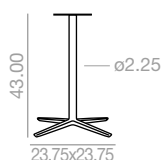

Assembled	Montada	775
Unassembled	Desmontada	701

Maximum table top 31.50x31.50 / ø35.50.
Minimum table top 24.50x24.50 / ø33.50.
Estimated table base assembly time 3 minutes. The price of the unassembled table bases applies only to orders greater than 10 units.