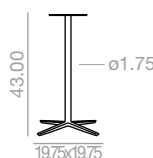

BM4723

Polished aluminium Aluminio pulido

Assembled	Montada	687
Unassembled	Desmontada	678

5'5 Ft
18 lbs
x1
1 box / bulto

Unassembled
Desmontada

2'25 Ft
x1

BM4724

Matte white or black / Blanco o negro mate

Assembled	Montada	564
Unassembled	Desmontada	548

Maximum table top 27.50x27.50 / ø31.50. Minimum table top 20.50x20.50 / ø23.75. Estimated table base assembly time 3 minutes. The price of the unassembled table bases applies only to orders greater than 10 units.