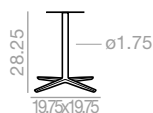

Aluminum finish
Acabado aluminio

Certificates
Certificados

Quality - Resistance
Calidad - Resistencia

UNE CEN/TR 581-4

Durability of exterior-grade furniture.
Durabilidad de mobiliario de exterior.

Intellectual property Propiedad intelectual

Maximum table top 31.50x31.50 / ø35.50. Minimum table top 20.50x20.50 / ø23.75. Estimated table base assembly time 3 minutes. The price of the unassembled table bases applies only to orders greater than 10 units.