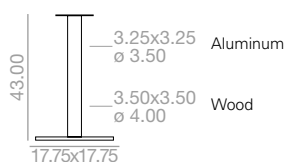

5.75 lbs
45 Ft
x1
1 box / bulto

Unassembled
Desmontada
1.50 lbs
x1

Base Base	Wood column Columna madera	Round wood Redondo madera		Square wood Cuadrado madera		Aluminum column Columna aluminio	Round aluminium Redondo aluminio		Square aluminium Cuadrado aluminio				
		Ref.	\$	Ref.	\$		Ref.	\$	Ref.	\$			
Aluminum Aluminio	Beech Haya	BM1076	*	886	BM1079	*	895	BM1082	*	671	BM1087	*	701
			**	848		**	856		**	646		**	674
		BM1078	*	904	BM1081	*	913	BM1084	*	762	BM1089	*	809
			**	867		**	874		**	737		**	786
Beech Haya		BM1122	*	1,053	BM1123	*	1,060	BM1124	*	921	BM1126	*	915
			**	1,024		**	1,024		**	902		**	895
		BM1125	*	962	BM1127	*	985	BM1125	*	962	BM1127	*	985
			**	940		**	962		**	940		**	962

SERIE
600

Matte lacquered and premium up charge
Incremento por lacado mate y premium

*Assembled **Unassembled
*Montada **Desmontada

17.75x17.75

Maximum table top 35.50x35.50 / ø39.50. Minimum table top 18.50x18.50 / ø21.75. Estimated table base assembly time 3 minutes. The price of the unassembled table bases applies only to orders greater than 10 units. Estimated table base assembly time 3 minutes. The price of the unassembled table bases applies only to orders greater than 10 units.