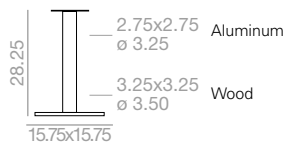

Description
Descripción

Table base with central round or square column in solid beech or aluminum with square injected aluminum base available in matte white, matte black or polished aluminum finish. Able to be combined with any of the models from the Top Collection.

Base central de mesa con columna cuadrada o redonda disponible en madera maciza de haya y aluminio, y base cuadrada disponible en madera maciza de haya y aluminio. Combinable con cualquier modelo de la colección Top.

Wood finish Beech
Acabado madera Haya

Premium finish and wood lacquers
Acabado premium y lacas madera

Aluminum finish
Acabado aluminio

Certificates
Certificados

Quality - Resistance
Calidad - Resistencia

UNE CEN/TR 581-4

15.75x15.75

Maximum table top 27.50x27.50 / ø31.50. Minimum table top 18.50x18.50 / ø21.75. Estimated table base assembly time 3 minutes. The price of the unassembled table bases applies only to orders greater than 10 units. Estimated table base assembly time 3 minutes. The price of the unassembled table bases applies only to orders greater than 10 units.