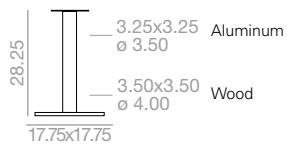

4.75 lbs
34 Ft
x1
1 box / bulto

Unassembled
Desmontada
1.50 lbs
x1

Base Base	Wood column Columna madera	Round wood Redondo madera		Square wood Cuadrado madera		Aluminum column Columna aluminio	Round aluminium Redondo aluminio		Square aluminium Cuadrado aluminio				
		Ref.	\$	Ref.	\$		Ref.	\$	Ref.	\$			
Aluminum Aluminio	Beech Haya	BM1060	*	818	BM1063	*	838	BM1066	*	623	BM1071	*	648
			**	784		**	798		**	596		**	619
		BM1062	*	832	BM1065	*	840	BM1068	*	698	BM1073	*	740
			**	794		**	801		**	676		**	713
Beech Haya		BM1116	*	999	BM1117	*	999	BM1118	*	874	BM1120	*	874
			**	999		**	985		**	832		**	867
		BM1119	*	908	BM1121	*	915	BM1119	*	908	BM1121	*	915
			**	902		**	915		**	902		**	915

SERIE
600

Matte lacquered and premium up charge
Incremento por lacado mate y premium

*Assembled **Unassembled
*Montada **Desmontada

17.75x17.75

Maximum table top 35.50x35.50 / ø39.50. Minimum table top 18.50x18.50 / ø21.75. Estimated table base assembly time 3 minutes. The price of the unassembled table bases applies only to orders greater than 10 units. Estimated table base assembly time 3 minutes. The price of the unassembled table bases applies only to orders greater than 10 units.