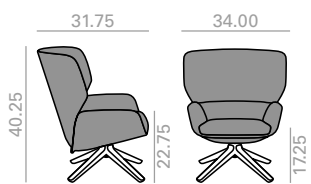

BU2743

High back lounge chair with Bio thermo-polymer, upholstered shell and solid ash wood central swivel base. Upholstered seat cushion on seat. Additional options include: tilting mechanism.

Butaca de respaldo alto con carcasa de termopolímero Bio, asiento y respaldo plafonado y base central giratoria de 4 aspas de madera maciza de fresno. Cojín tapizado en asiento. Opciones disponibles: sistema basculante.

	COM yards per unit	COL sq.ft
1 units	3.95	75.5
10 units or more	3.95	

34 Ft
84 lbs
x1

	COM	COL	1	2	3	4	5	6	7	8	9	10	11	L1	L2	L3	L6
$	3,909	3,992	4,036	4,159	4,240	4,351	4,457	4,568	4,677	4,785	4,895	5,009	5,119	5,214	5,610	6,332	8,247

SERIE 600
Matte lacquered and premium upcharge
Incremento por lacado mate y premium

| 50 |

SERIE 800
Bright lacquered upcharge
Incremento por lacado brillo

| 73 |

Tilting mechanism upcharge
Incremento por sistema basculante

| 174 |

CJ2744

Loose cushion
Cojín auxiliar

	COM yards per unit	COL sq.ft
1 units	0.5	11
10 units or more	0.5	

0,5 Ft
4 lbs
x1

	COM	COL	1	2	3	4	5	6	7	8	9	10	11	L1	L2	L3	L6
$	215	224	232	245	254	264	277	290	302	315	324	337	349	356	402	483	690

RS2739

Upholstered ottoman.
Reposapiés tapizado.

	COM yards per unit	COL sq.ft
1 units	1.55	32.5
10 units or more	1.55	

4 Ft
17 lbs
x1

	COM	COL	1	2	3	4	5	6	7	8	9	10	11	L1	L2	L3	L6
$	1,047	1,072	1,091	1,129	1,154	1,192	1,227	1,270	1,307	1,346	1,388	1,427	1,466	1,501	1,644	1,903	2,622