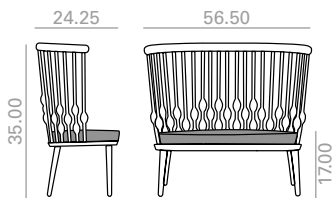

BC1441

Bench with solid beech wood seat and backrest, fixed upholstered seat pad and 4-legged solid beech wood base.
Banco con asiento y respaldo de madera maciza de haya, cojín tapizado fijo en asiento y base de 4 patas de madera maciza de haya.

	COM yards per unit	COL sq.ft
1 units	2	37.75
10 units or more	1.55	

33,75 Ft
49 lbs
x1

	COM	COL	1	2	3	4	5	6	7	8	9	10	11	L1	L2	L3	L6
$	3,775	3,822	3,867	3,914	3,960	4,024	4,086	4,149	4,213	4,276	4,335	4,398	4,459	4,516	4,743	5,148	6,232

SERIE 600	Matte lacquered and premium upcharge Incremento por lacado mate y premium	194	SERIE 800	Bright lacquered upcharge Incremento por lacado brillo	288