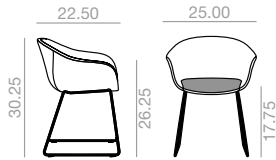

SO0495

Armchair with Eco thermo-polymer shell available in several colors or Pure Eco thermo-polymer (100% recycled) available in sand color and steel sled base finished in polished chrome, white or black. Optional fully upholstered shell or upholstered seat pad. In upholstered versions the seat height increases 0.75 inches.