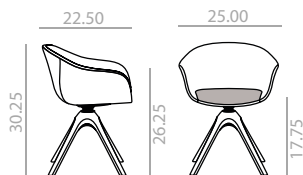

TP
692

Thermo-polymer shell
Carcasa termopolímero

Fully upholstered shell
Carcasa tapizada

Upholstered seat pad
Asiento plafonado

COM	COL	1	2	3	4	5	6	7	8	9	10	11	L1	L2	L3	L6
1,232	1,269	1,313	1,355	1,382	1,431	1,483	1,535	1,585	1,637	1,685	1,737	1,785	1,830	2,015	2,348	3,226
COM	COL	1	2	3	4	5	6	7	8	9	10	11	L1	L2	L3	L6
931	941	954	964	975	989	1,006	1,022	1,039	1,051	1,068	1,083	1,095	1,112	1,164	1,265	1,533

SO0496

Armchair with Pure Eco thermo-polymer (100% recycled) available in several colors and 4- star solid beech wood swivel base. Optional fully upholstered shell or upholstered seat pad. In upholstered versions the seat height increases 0.75 inches.