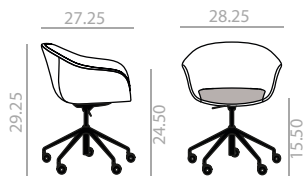

COM yards per unit	COL sq.ft
--------------------	-----------

11,5 Ft
32 lbs
x1

Fully upholstered Carcasa tapizada		
1 unit	2	40.5
10 units or more	2	

Seat pad Asiento plafonado		
1 unit	0.65	13.5
10 units or more	0.65	

Thermo-polymer shell
Carcasa termopolímero

Fully upholstered shell
Carcasa tapizada

Upholstered seat pad
Asiento plafonado

COM	COL	1	2	3	4	5	6	7	8	9	10	11	L1	L2	L3	L6
1,458	1,498	1,541	1,585	1,610	1,662	1,714	1,762	1,816	1,866	1,915	1,967	2,015	2,063	2,248	2,582	3,463

SERIE 800 Bright lacquered upcharge Incremento por lacado brillo | 52 |

SO0498

Armchair with Pure Eco thermo-polymer (100% recycled) available in several colors and aluminum central base with 5 casters, swivel and pneumatic height adjustment. Available in polished aluminum, white or black. Optional fully upholstered shell or upholstered seat pad. Height ranges: seat 15.50-19.50 inches.