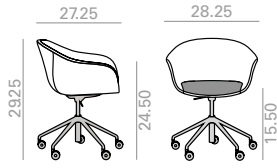

\$ TP
874

Thermo-polymer shell
Carcasa termopolímero

Fully upholstered shell
Carcasa tapizada

Upholstered seat pad
Asiento plafonado

COM	COL	1	2	3	4	5	6	7	8	9	10	11	L1	L2	L3	L6
1,366	1,410	1,448	1,492	1,534	1,588	1,645	1,698	1,752	1,808	1,863	1,917	1,972	2,023	2,218	2,579	3,532

COM	COL	1	2	3	4	5	6	7	8	9	10	11	L1	L2	L3	L6
1,068	1,082	1,102	1,107	1,121	1,139	1,154	1,172	1,192	1,207	1,225	1,243	1,258	1,278	1,340	1,416	1,713

Measures +- 0.25 inch.
Medidas +- 0.25 inch.

SO0499

Armchair with Eco thermo-polymer shell available in several colors or Pure Eco thermo-polymer (100% recycled) available in sand color and Eco thermo-polymer central base with 5 casters, swivel and pneumatic height adjustment, finished in black. Optional fully upholstered shell or upholstered seat pad.