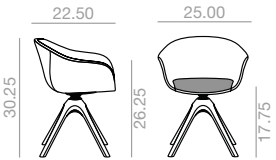

\$ TP
459

Thermo-polymer shell
Carcasa termopolímero

Fully upholstered shell
Carcasa tapizada

Upholstered seat pad
Asiento plafonado

COM	COL	1	2	3	4	5	6	7	8	9	10	11	L1	L2	L3	L6
960	999	1,038	1,077	1,117	1,169	1,221	1,269	1,321	1,370	1,426	1,478	1,529	1,576	1,761	2,099	2,997

COM	COL	1	2	3	4	5	6	7	8	9	10	11	L1	L2	L3	L6
617	624	635	648	660	674	691	704	724	734	752	767	782	796	853	953	1,215

SO0496

Armchair with Eco thermo-polymer shell available in several colors or Pure Eco thermo-polymer (100% recycled) available in sand color and 4- star solid beech wood swivel base. Optional fully upholstered shell or upholstered seat pad. In upholstered versions the seat height increases 0.75 inches.