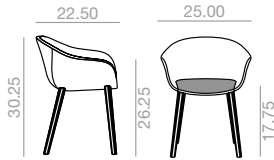

55

SERIE 800
Bright lacquered upcharge
Incremento por lacado brillo

75

Measures +- 0.25 inch.
Medidas +- 0.25 inch.

SO0497

Armchair with Eco thermo-polymer shell available in several colors or Pure Eco thermo-polymer (100% recycled) available in sand color and 4- legs solid beech wood legs. Optional fully upholstered shell or upholstered seat pad. In upholstered versions the seat height increases 0.75 inches.