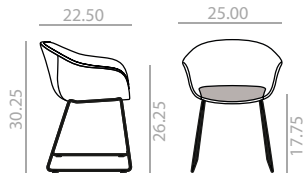

SO0495

Armchair with Pure Eco thermo-polymer (100% recycled) available in several colors and steel sled base finished in polished chrome, w hite or black. Optional fully upholstered shell or upholstered seat pad. In upholstered versions the seat height increases 0.75 inches.