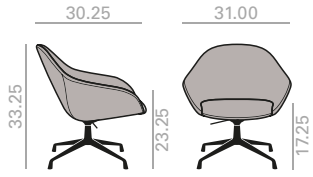

BU0490

Low back lounge chair with upholstered shell and aluminum swivel 4-star base with self-return system and finished in polished aluminum, white or black. Additional options include: tilting mechanism.

Butaca de respaldo bajo con carcasa tapizada y base central giratoria de aluminio de 4 aspas con sistema de retorno disponible en acabado aluminio pulido, blanco o negro. Opción de sistema basculante.