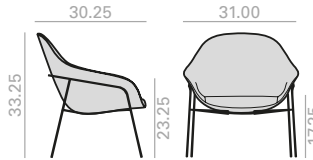

BU0507

Low-back lounge chair with upholstered shell and 4 steel legs finished in polished chrome, white or black.

Butaca de respaldo bajo con carcasa tapizada y base de 4 patas de acero en acabado cromo brillo, blanco o negro.