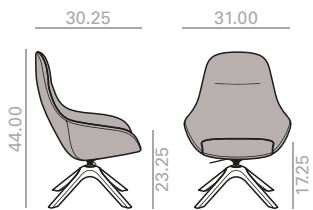

BU0492

High back lounge chair with upholstered shell and a solid ash wood central swivel base. Additional options include: tilting mechanism.

Butaca de respaldo alto con carcasa tapizada y base central giratoria de 4 aspas de madera maciza de fresno. Opción de sistema basculante.

	COM yards per unit	COL sq.ft
1 unit	3.3	64.75
10 units or more	3.3	

26,25 Ft
53 lbs
x1

	COM	COL	1	2	3	4	5	6	7	8	9	10	11	L1	L2	L3	L6
$	3,372	3,440	3,519	3,586	3,640	3,727	3,814	3,902	3,991	4,080	4,167	4,257	4,344	4,421	4,741	5,320	6,856

SERIE 600
Matte lacquered and premium upcharge
Incremento por lacado mate y premium

52

Tilting mechanism upcharge
Incremento por sistema basculante

96