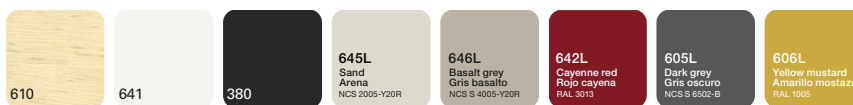

**Premium and wood
lacquers
Premium y Lacas
Madera**

**Aluminum
Aluminio**

**Steel
Acero**

**Certificates
Certificados**

Fireproof polyurethane foam
UNE EN 1021:2006
BS 5852 part 2 crib 5
UNI 9175 Classe 1 IM
BKZ 5.2
California TB 117:2013
California TB 133*

Espuma de poliuretano ignifuga

*Contact our Customer Department
*Consultar con nuestro Departamento Comercial

Quality - Resistance
Calidad - Resistencia
UNE EN 16139:2013

Intellectual property Propiedad intelectual