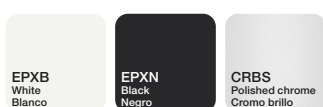

**Steel
Acero**

**Certificates
Certificados**

Fireproof polyurethane foam
UNE EN 1021:2006
BS 5852 part 2 crib 5
UNI 9175 Classe 1 IM
BKZ 5.2
California TB 117:2013
California TB 133*

Espuma de poliuretano ignifuga

*Contact our Customer Department
*Consultar con nuestro Departamento Comercial

Quality - Resistance
Calidad - Resistencia
UNE EN 16139:2013

Intellectual property Propiedad intelectual