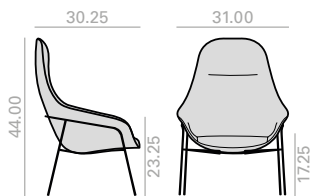

BU0505

High-back lounge chair with upholstered shell and 4 steel legs finished in polished chrome, white or black.

Butaca de respaldo alto con carcasa tapizada y base de 4 patas de acero en acabado cromo brillo, blanco o negro.

	COM yards per unit	COL sq.ft
1 unit	3.3	64.75
10 units or more	3.3	

27,75 Ft
43 lbs
x1

	COM	COL	1	2	3	4	5	6	7	8	9	10	11	L1	L2	L3	L6
$	2,796	2,861	2,944	3,008	3,060	3,152	3,239	3,328	3,413	3,505	3,594	3,683	3,769	3,850	4,167	4,753	6,299