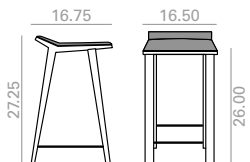

BQ1262

	COM yards per unit	COL sq.ft
1 units	0.45	8.25
10 units or more	0.4	

5,5 Ft
24 lbs
x1

	COM	COL	1	2	3	4	5	6	7	8	9	10	11	L1	L2	L3	L6
$	1,098	1,106	1,113	1,123	1,131	1,144	1,156	1,167	1,180	1,190	1,202	1,214	1,227	1,238	1,280	1,360	1,570

SERIE 600 | Matte lacquered and premium upcharge
Incremento por lacado mate y premium | 57 |

Glides. Tacos.

Use/Usó	Reference/Referencia		Material/Material	Price/Precio	
Hard floors. Suelos duros.	TS0574		Plastic (PE). Plástico (PE).	0 $	Included from orders of 10 units. Incluido a partir de pedidos de 10 unidades.
Wooden and delicate floors. Suelos de madera y delicados.	TS0569		Plastic (PE) with felt. Plástico (PE) con fieltro.	8 $	Set of 4 glides. Juego de 4 tacos.

The indicated price is for glides placed on chairs. To order loose parts, please ask to our Sales Department.
El precio indicado en Tarifa es para tacos colocados en las sillas. Para pedidos de tacos sueltos de repuesto, consultar con el Departamento Comercial.