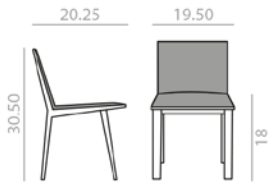

SI1260

	COM yards per unit	COL sq.ft
1 units	0.7	13.5
10 units or more	0.6	

14 Ft
 48 lbs
 x2

	COM	COL	1	2	3	4	5	6	7	8	9	10	11	L1	L2	L3	L6
\$	1,080	1,094	1,106	1,120	1,131	1,148	1,166	1,184	1,199	1,218	1,235	1,249	1,267	1,284	1,348	1,459	1,761