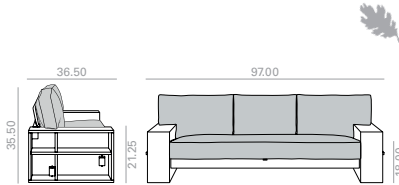

SF2245

3-seater sofa with upholstered seat and backrest and oak wood structure.
Sofá de 3 plazas con asiento y respaldo tapizado y estructura de madera de roble.

	COM yards per unit	COL sq.ft
1 units	10.95	215.5
10 units or more	10.95	

80,75 Ft
 300 lbs
 x1

	COM	COL	1	2	3	4	5	6	7	8	9	10	11	L1	L2	L3	L6
$	13,640	13,851	14,109	14,315	14,479	14,760	15,038	15,319	15,599	15,880	16,158	16,439	16,719	16,968	17,979	19,817	24,694