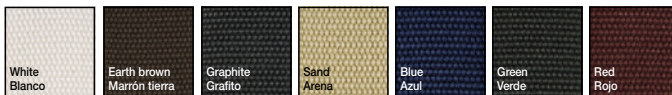

Woven finish

Acabado de cincha

Certificates

Aluminum

UNE CEN/TR 581-4

Durability of exterior-grade furniture.

Certificados

Aluminio

Durabilidad de mobiliario de exterior.

Intellectual property / Propiedad intelectual