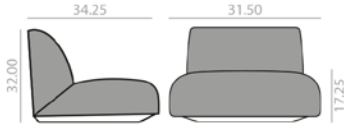

SF2090

1-seater sofa with upholstered seat and backrest and thermo-polymer base.
Sofá de 1 plaza con asiento y respaldo tapizado y zócalo de termopolímero.

	COM yards per unit	COL sq.ft
1 units	5.7	110
10 units or more	5.7	