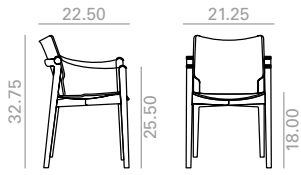

SO0260 **NEW**

Armchair with seat and backrest in oak plywood with solid ash wood structure. Leather armrests available in natural or black finish with metal fastening system in black finish. Option of upholstered seat and back.

Sillón con asiento y respaldo de tablero de roble y estructura de madera maciza de fresno. Brazos de cuero disponible en acabado natural o negro con sistema metálico de fijación en acabado negro. Opción de asiento y respaldo tapizado.

	COM yards per unit	COL sq.ft
1 units	1.1	21.75
10 units or more	1.1	

14 Ft
48 lbs
x2

$ 1,313

COM	COL	1	2	3	4	5	6	7	8	9	10	11	L1	L2	L3	L6
1,477	1,501	1,533	1,557	1,578	1,614	1,647	1,677	1,713	1,746	1,780	1,816	1,847	1,879	1,999	2,219	2,808

SERIE
600

Matte lacquered and premium upcharge
Incremento por lacado mate y premium

82