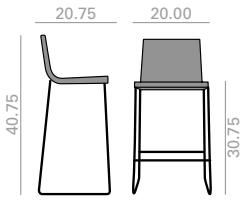

BQ0599

	COM yards per unit	COL sq.ft
1 units	1.9	35
10 units or more	0.95	

11,5 Ft
28 lbs
x1

	COM	COL	1	2	3	4	5	6	7	8	9	10	11	L1	L2	L3	L6
$	941	960	973	992	1,008	1,031	1,053	1,081	1,105	1,130	1,158	1,183	1,209	1,232	1,322	1,486	1,936