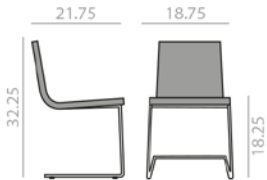

SI0594

	COM yards per unit	COL sq.ft
1 units	2.2	40.5
10 units or more	1.1	

- 11 Ft
- 64 lbs
- x2
- 6
- 10

	COM	COL	1	2	3	4	5	6	7	8	9	10	11	L1	L2	L3	L6
\$	858	878	897	931	958	992	1,031	1,067	1,100	1,120	1,152	1,185	1,222	1,253	1,372	1,596	2,203

SO0595

	COM yards per unit	COL sq.ft
1 units	2.2	40.5
10 units or more	1.1	

- 12,25 Ft
- 72 lbs
- x2
- 6
- 10

	COM	COL	1	2	3	4	5	6	7	8	9	10	11	L1	L2	L3	L6
\$	956	983	1,017	1,036	1,065	1,096	1,131	1,167	1,198	1,235	1,271	1,302	1,338	1,341	1,461	1,683	2,258

Upholstered arm upcharge
Incremento brazo tapizado

| 128 |

SI0567

	COM yards per unit	COL sq.ft
1 units	2.2	40.5
10 units or more	1.1	

- 11 Ft
- 70 lbs
- x2

	COM	COL	1	2	3	4	5	6	7	8	9	10	11	L1	L2	L3	L6
\$	947	973	1,005	1,023	1,049	1,084	1,116	1,149	1,180	1,200	1,251	1,282	1,316	1,341	1,440	1,650	2,201