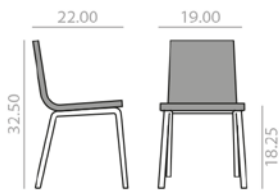

Upholstered arm upcharge
Incremento brazo tapizado

| 128 |

SI0567

	COM yards per unit	COL sq.ft
1 units	2.2	40.5
10 units or more	1.1	

- 11 Ft
- 70 lbs
- x2

	COM	COL	1	2	3	4	5	6	7	8	9	10	11	L1	L2	L3	L6
\$	947	973	1,005	1,023	1,049	1,084	1,116	1,149	1,180	1,200	1,251	1,282	1,316	1,341	1,440	1,650	2,201

SO0568

	COM yards per unit	COL sq.ft
1 units	2.2	40.5
10 units or more	1.1	

- 10,75 Ft
- 80 lbs
- x2

	COM	COL	1	2	3	4	5	6	7	8	9	10	11	L1	L2	L3	L6
\$	1,120	1,145	1,178	1,194	1,222	1,253	1,286	1,318	1,349	1,382	1,414	1,447	1,478	1,508	1,630	1,842	2,414

Upholstered arm upcharge
Incremento brazo tapizado

| 128 |

SI0606

	COM yards per unit	COL sq.ft
1 units	2.2	40.5
10 units or more	1.1	

12,5 Ft
 54 lbs
 x2

	COM	COL	1	2	3	4	5	6	7	8	9	10	11	L1	L2	L3	L6
\$	1,005	1,027	1,046	1,072	1,098	1,127	1,158	1,190	1,220	1,251	1,280	1,314	1,347	1,372	1,486	1,691	2,238