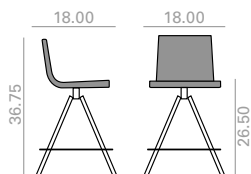

BQ0635

	COM yards per unit	COL sq.ft
1 units	1.9	35
10 units or more	0.95	

7,5 Ft
23 lbs
x1

	COM	COL	1	2	3	4	5	6	7	8	9	10	11	L1	L2	L3	L6
$	1,189	1,207	1,229	1,251	1,273	1,301	1,332	1,359	1,390	1,420	1,447	1,475	1,506	1,530	1,635	1,831	2,338