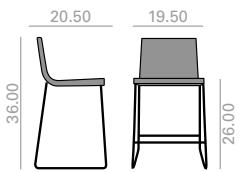

BQ0604

	COM yards per unit	COL sq.ft
1 units	1.9	35
10 units or more	0.95	

10 Ft
22 lbs
x1

	COM	COL	1	2	3	4	5	6	7	8	9	10	11	L1	L2	L3	L6
$	941	960	973	992	1,008	1,031	1,053	1,081	1,105	1,130	1,158	1,183	1,209	1,232	1,322	1,486	1,936