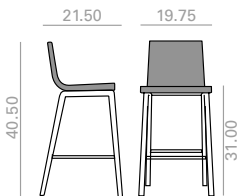

BQ0599

	COM yards per unit	COL sq.ft
1 units	1.9	35
10 units or more	0.95	

11,5 Ft
 28 lbs
 x1

	COM	COL	1	2	3	4	5	6	7	8	9	10	11	L1	L2	L3	L6
\$	941	960	973	992	1,008	1,031	1,053	1,081	1,105	1,130	1,158	1,183	1,209	1,232	1,322	1,486	1,936

BQ0604

	COM yards per unit	COL sq.ft
1 units	1.9	35
10 units or more	0.95	

10 Ft
 22 lbs
 x1

	COM	COL	1	2	3	4	5	6	7	8	9	10	11	L1	L2	L3	L6
\$	941	960	973	992	1,008	1,031	1,053	1,081	1,105	1,130	1,158	1,183	1,209	1,232	1,322	1,486	1,936

BQ0608

	COM yards per unit	COL sq.ft
1 units	1.9	35
10 units or more	0.95	

11,75 Ft
 23 lbs
 x1

	COM	COL	1	2	3	4	5	6	7	8	9	10	11	L1	L2	L3	L6
\$	1,294	1,311	1,335	1,343	1,363	1,385	1,411	1,431	1,459	1,482	1,506	1,529	1,553	1,575	1,664	1,822	2,251