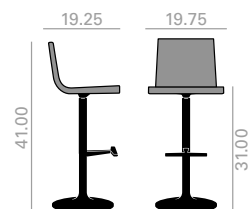

BQ0640

	COM yards per unit	COL sq.ft
1 units	1.9	35
10 units or more	0.95	

12,5 Ft
29 lbs
x1

	COM	COL	1	2	3	4	5	6	7	8	9	10	11	L1	L2	L3	L6
$	1,142	1,158	1,178	1,200	1,221	1,244	1,269	1,294	1,322	1,348	1,372	1,397	1,422	1,447	1,539	1,707	2,155