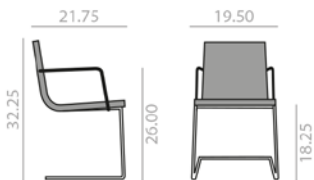

SO0595

	COM yards per unit	COL sq.ft
1 units	2.2	40.5
10 units or more	1.1	

- 12,25 Ft
- 72 lbs
- x2
- 6
- 10

	COM	COL	1	2	3	4	5	6	7	8	9	10	11	L1	L2	L3	L6
\$	956	983	1,017	1,036	1,065	1,096	1,131	1,167	1,198	1,235	1,271	1,302	1,338	1,341	1,461	1,683	2,258

Upholstered arm upcharge
Incremento brazo tapizado

| 128 |

SI0567

	COM yards per unit	COL sq.ft
1 units	2.2	40.5
10 units or more	1.1	

- 11 Ft
- 70 lbs
- x2

	COM	COL	1	2	3	4	5	6	7	8	9	10	11	L1	L2	L3	L6
\$	947	973	1,005	1,023	1,049	1,084	1,116	1,149	1,180	1,200	1,251	1,282	1,316	1,341	1,440	1,650	2,201

SO0568

	COM yards per unit	COL sq.ft
1 units	2.2	40.5
10 units or more	1.1	

- 10,75 Ft
- 80 lbs
- x2

	COM	COL	1	2	3	4	5	6	7	8	9	10	11	L1	L2	L3	L6
\$	1,120	1,145	1,178	1,194	1,222	1,253	1,286	1,318	1,349	1,382	1,414	1,447	1,478	1,508	1,630	1,842	2,414

Upholstered arm upcharge
Incremento brazo tapizado

| 128 |

SI0606

	COM yards per unit	COL sq.ft
1 units	2.2	40.5
10 units or more	1.1	

12,5 Ft
 54 lbs
 x2

	COM	COL	1	2	3	4	5	6	7	8	9	10	11	L1	L2	L3	L6
\$	1,005	1,027	1,046	1,072	1,098	1,127	1,158	1,190	1,220	1,251	1,280	1,314	1,347	1,372	1,486	1,691	2,238