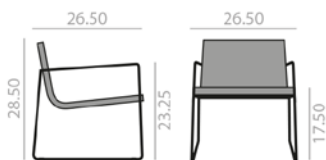

BU0596

	COM yards per unit	COL sq.ft
1 units	2.2	54
10 units or more	1.5	

16,25 Ft
90 lbs
x2
6
6

	COM	COL	1	2	3	4	5	6	7	8	9	10	11	L1	L2	L3	L6
$	1,229	1,260	1,286	1,327	1,360	1,402	1,445	1,491	1,533	1,579	1,622	1,667	1,710	1,750	1,908	2,164	2,900

Upholstered arm upcharge Incremento brazo tapizado | 128 |