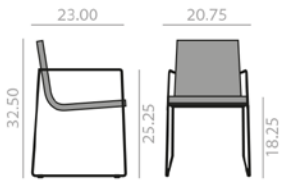

SI0594

	COM yards per unit	COL sq.ft
1 units	2.2	40.5
10 units or more	1.1	

- 11 Ft
- 64 lbs
- x2
- 6
- 10

	COM	COL	1	2	3	4	5	6	7	8	9	10	11	L1	L2	L3	L6
\$	858	878	897	931	958	992	1,031	1,067	1,100	1,120	1,152	1,185	1,222	1,253	1,372	1,596	2,203

SO0595

	COM yards per unit	COL sq.ft
1 units	2.2	40.5
10 units or more	1.1	

- 12,25 Ft
- 72 lbs
- x2
- 6
- 10

	COM	COL	1	2	3	4	5	6	7	8	9	10	11	L1	L2	L3	L6
\$	956	983	1,017	1,036	1,065	1,096	1,131	1,167	1,198	1,235	1,271	1,302	1,338	1,341	1,461	1,683	2,258