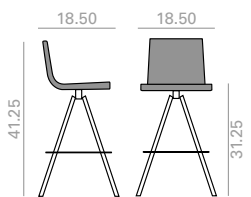

BQ0634

	COM yards per unit	COL sq.ft
1 units	1.9	35
10 units or more	0.95	

11,5 Ft
25 lbs
x1

	COM	COL	1	2	3	4	5	6	7	8	9	10	11	L1	L2	L3	L6
$	1,189	1,207	1,229	1,251	1,273	1,301	1,332	1,359	1,390	1,420	1,447	1,475	1,506	1,530	1,635	1,831	2,338