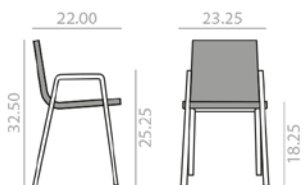

SO0607

	COM yards per unit	COL sq.ft
1 units	2.2	40.5
10 units or more	1.1	

10,25 Ft
32 lbs
x1

	COM	COL	1	2	3	4	5	6	7	8	9	10	11	L1	L2	L3	L6
$	1,156	1,182	1,191	1,225	1,247	1,276	1,306	1,338	1,360	1,391	1,422	1,451	1,480	1,508	1,618	1,817	2,347

SERIE 600 Matte lacquered and premium upcharge Incremento por lacado mate y premium | 82 |	SERIE 800 Bright lacquered upcharge Incremento por lacado brillo | 123 |