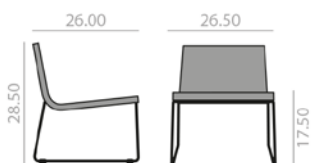

10,25 Ft
 32 lbs
 x1

	COM	COL	1	2	3	4	5	6	7	8	9	10	11	L1	L2	L3	L6
\$	1,156	1,182	1,191	1,225	1,247	1,276	1,306	1,338	1,360	1,391	1,422	1,451	1,480	1,508	1,618	1,817	2,347

SERIE 600 Matte lacquered and premium upcharge Incremento por lacado mate y premium 82	SERIE 800 Bright lacquered upcharge Incremento por lacado brillo 123
---	---

BU0596

	COM yards per unit	COL sq.ft
1 units	2.2	54
10 units or more	1.5	

16,25 Ft
 90 lbs
 x2
 6
 6

	COM	COL	1	2	3	4	5	6	7	8	9	10	11	L1	L2	L3	L6
\$	1,229	1,260	1,286	1,327	1,360	1,402	1,445	1,491	1,533	1,579	1,622	1,667	1,710	1,750	1,908	2,164	2,900

Upholstered arm upcharge Incremento brazo tapizado 128

BU0597

	COM yards per unit	COL sq.ft
1 units	2.2	54
10 units or more	1.5	

15,75 Ft
 84 lbs
 x2
 6
 6

	COM	COL	1	2	3	4	5	6	7	8	9	10	11	L1	L2	L3	L6
\$	1,129	1,160	1,202	1,226	1,256	1,300	1,345	1,389	1,429	1,473	1,514	1,555	1,598	1,640	1,795	2,076	2,822