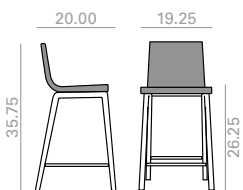

BQ0609

	COM yards per unit	COL sq.ft
1 units	1.9	35
10 units or more	0.95	

9,75 Ft
21 lbs
x1

	COM	COL	1	2	3	4	5	6	7	8	9	10	11	L1	L2	L3	L6
$	1,294	1,311	1,335	1,343	1,363	1,385	1,411	1,431	1,459	1,482	1,506	1,529	1,553	1,575	1,664	1,822	2,251

SERIE 600	Matte lacquered and premium upcharge Incremento por lacado mate y premium	98	SERIE 800	Bright lacquered upcharge Incremento por lacado brillo	144

Measures +- 0.25 inch.
Medidas +- 0.25 inch.