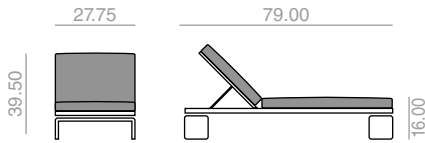

	COM (yards) per unit (**)
1 unit	9.85
10 units or more	9.85

41.50 cu.Ft
221 lbs
x1 H
4 boxes 4 bultos

Cover for SF4636 Cover for SF4637

Funda para SF4636 Funda para SF4637

	COM	1	2	3	4	5	6	7	8	9	10	11	FU4827	FU4828	
\$		11,720	11,842	12,028	12,211	12,682	12,926	13,167	13,406	13,649	13,890	14,131	14,370	* 434	* 434

TU4638

Chaise lounge with wheels.
Reclining back.
Tumbona con ruedas. Respaldo reclinable.

	COM (yards) per unit (**)
1 unit	5.05
10 units or more	5.05

27 cu.Ft
71 lbs
x1 H

	COM	1	2	3	4	5	6	7	8	9	10	11	FU4806	
\$		5,817	5,920	6,000	6,083	6,198	6,294	6,386	6,483	6,579	6,677	6,770	6,867	* 220