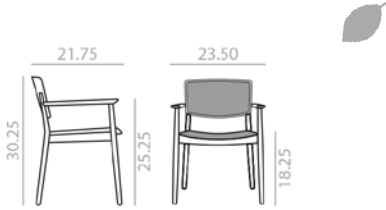

SI0376

	COM yards per unit	COL sq.ft
1 units	0.75	16.25
10 units or more	0.55	

- 11,5 Ft
- 42 lbs
- x2
- 4
- 8

	COM	COL	1	2	3	4	5	6	7	8	9	10	11	L1	L2	L3	L6
\$	865	879	889	905	917	932	945	974	990	1,003	1,019	1,034	1,051	1,067	1,124	1,238	1,555

SERIE 600 Matte lacquered and premium upcharge
Incremento por lacado mate y premium | 57 |

SO0379

	COM yards per unit	COL sq.ft
1 units	0.75	16.25
10 units or more	0.55	

- 9,75 Ft
- 25 lbs
- x1

	COM	COL	1	2	3	4	5	6	7	8	9	10	11	L1	L2	L3	L6
\$	1,093	1,103	1,116	1,132	1,143	1,160	1,180	1,196	1,222	1,238	1,249	1,265	1,280	1,296	1,355	1,468	1,763