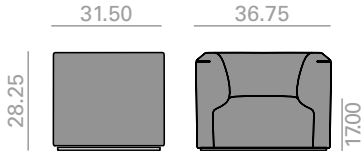

BU2114

Lounge chair with upholstered seat and backrest and steel plinth base finished in polished chrome, white and black. Piping options are: coordinating with upholstery, white, black or sand color. Optional swivel base.