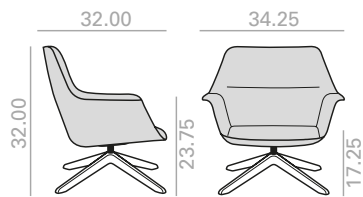

BU2013

Low-back lounge chair with upholstered shell and a 4-star solid beech wood central swivel base and, self-return system and tilting system.

Butaca de respaldo bajo con carcasa tapizada y base central giratoria de 4 aspas de madera maciza de haya con sistema de retorno y sistema basculante.

	COM yards per unit	COL sq.ft
1 unit	2.75	54
10 units or more	2.75	

23,5 Ft
56 lbs
x1

	COM	COL	1	2	3	4	5	6	7	8	9	10	11	L1	L2	L3	L6
$	3,087	3,147	3,247	3,272	3,316	3,393	3,467	3,540	3,617	3,692	3,766	3,841	3,918	3,985	4,255	4,749	6,066