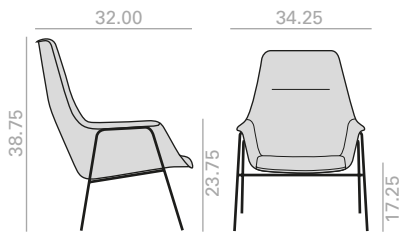

BU2016

High-back lounge chair with upholstered shell and 4 steel legs finished in polished chrome, white or black.

Butaca de respaldo alto con carcasa tapizada y base de 4 patas de acero en acabado cromo brillo, blanco o negro.

	COM yards per unit	COL sq.ft
1 unit	3.3	64.75
10 units or more	3.3	

28,25 Ft
44 lbs
x1

	COM	COL	1	2	3	4	5	6	7	8	9	10	11	L1	L2	L3	L6
$	2,843	2,907	3,011	3,048	3,094	3,183	3,269	3,357	3,443	3,526	3,611	3,699	3,781	3,860	4,172	4,731	6,222