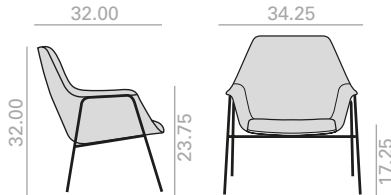

BU2015

Low-back lounge chair with upholstered shell and 4 steel legs finished in polished chrome, white or black.

Butaca de respaldo bajo con carcasa tapizada y base de 4 patas de acero en acabado cromo brillo, blanco o negro.

	COM yards per unit	COL sq.ft
1 unit	2.75	54
10 units or more	2.75	

23,5 Ft
39 lbs
x1

	COM	COL	1	2	3	4	5	6	7	8	9	10	11	L1	L2	L3	L6
$	2,452	2,502	2,583	2,612	2,649	2,714	2,784	2,853	2,923	2,986	3,052	3,121	3,187	3,248	3,489	3,927	5,092