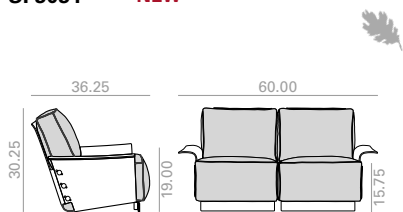

SF3030 NEW

	COM yards per unit	COL sq.ft
1 units	2.7	54
10 units or more	2.7	

26,75 Ft
 50 lbs
 x1

	COM	COL	1	2	3	4	5	6	7	8	9	10	11	L1	L2	L3	L6
\$	3,033	3,080	3,124	3,176	3,219	3,280	3,343	3,405	3,466	3,529	3,592	3,652	3,715	3,770	3,996	4,402	5,482

SERIE 600 | Matte lacquered and premium upcharge
 Incremento por lacado mate y premium | 52 |

SF3031 NEW

	COM yards per unit	COL sq.ft
1 units	5.5	107.75
10 units or more	5.5	

43,25 Ft
 93 lbs
 x1

	COM	COL	1	2	3	4	5	6	7	8	9	10	11	L1	L2	L3	L6
\$	4,508	4,601	4,696	4,791	4,885	5,011	5,136	5,266	5,391	5,520	5,643	5,769	5,898	6,009	6,465	7,298	9,498