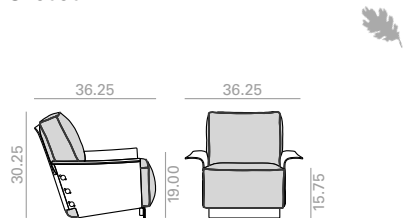

SF3030 NEW

	COM yards per unit	COL sq.ft
1 units	2.7	54
10 units or more	2.7	

26,75 Ft
 50 lbs
 x1

	COM	COL	1	2	3	4	5	6	7	8	9	10	11	L1	L2	L3	L6
\$	3,033	3,080	3,124	3,176	3,219	3,280	3,343	3,405	3,466	3,529	3,592	3,652	3,715	3,770	3,996	4,402	5,482