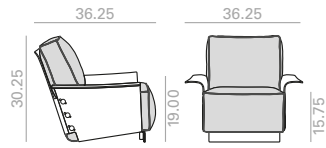

SF3030

Lounge chair with upholstered seat and backrest and board frame, with Oak interior and walnut exterior. Edge piping available in the same color as the upholstery, or in white, black, sand or brown.

Sofá de 1 plaza con asiento y respaldo tapizado y estructura de tablero, con el interior de roble y exterior de nogal. Ribete perimetral disponible al tono de la tapicería, o en color blanco, negro, arena y marrón.