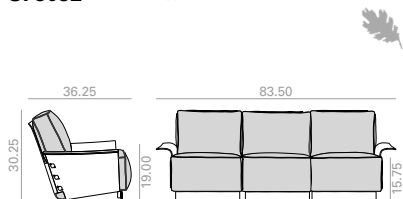

SF3030 NEW

	COM yards per unit	COL sq.ft
1 units	2.7	54
10 units or more	2.7	

26,75 Ft
 50 lbs
 x1

	COM	COL	1	2	3	4	5	6	7	8	9	10	11	L1	L2	L3	L6
\$	3,033	3,080	3,124	3,176	3,219	3,280	3,343	3,405	3,466	3,529	3,592	3,652	3,715	3,770	3,996	4,402	5,482

SERIE 600 | Matte lacquered and premium upcharge
 Incremento por lacado mate y premium | 52 |

SF3031 NEW

	COM yards per unit	COL sq.ft
1 units	5.5	107.75
10 units or more	5.5	

43,25 Ft
 93 lbs
 x1

	COM	COL	1	2	3	4	5	6	7	8	9	10	11	L1	L2	L3	L6
\$	4,508	4,601	4,696	4,791	4,885	5,011	5,136	5,266	5,391	5,520	5,643	5,769	5,898	6,009	6,465	7,298	9,498

SERIE 600 | Matte lacquered and premium upcharge
 Incremento por lacado mate y premium | 69 |

SF3032 NEW

	COM yards per unit	COL sq.ft
1 units	8.35	164.25
10 units or more	8.35	

59,5 Ft
 137 lbs
 x1

	COM	COL	1	2	3	4	5	6	7	8	9	10	11	L1	L2	L3	L6
\$	5,977	6,122	6,266	6,410	6,554	6,744	6,935	7,133	7,323	7,515	7,706	7,898	8,090	8,263	8,953	10,220	13,566