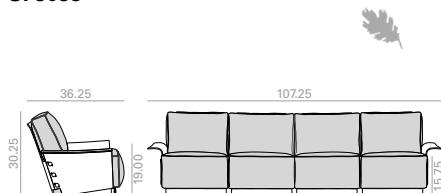

SERIE 600 | Matte lacquered and premium upcharge
 Incremento por lacado mate y premium | 69 |

SF3032 NEW

	COM yards per unit	COL sq.ft
1 units	8.35	164.25
10 units or more	8.35	

59,5 Ft
 137 lbs
 x1

	COM	COL	1	2	3	4	5	6	7	8	9	10	11	L1	L2	L3	L6
\$	5,977	6,122	6,266	6,410	6,554	6,744	6,935	7,133	7,323	7,515	7,706	7,898	8,090	8,263	8,953	10,220	13,566

SERIE 600 | Matte lacquered and premium upcharge
 Incremento por lacado mate y premium | 87 |

SF3033 NEW

	COM yards per unit	COL sq.ft
1 units	10.75	210
10 units or more	10.75	

76 Ft
 179 lbs
 x1

	COM	COL	1	2	3	4	5	6	7	8	9	10	11	L1	L2	L3	L6
\$	7,443	7,639	7,830	8,025	8,219	8,475	8,733	8,992	9,250	9,508	9,766	10,022	10,282	10,511	11,441	13,141	17,630