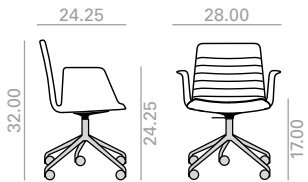

73

Parallel stitching upholstery upcharge (Seat and back) Incremento tapizado con costuras paralelas (Asiento y respaldo)

123

Parallel stitching upholstery upcharge (Seat) Incremento tapizado con costuras paralelas (Asiento)

62

SO1662

Armchair with Eco thermo-polymer shell available in several colors or Pure Eco thermo-polymer (100% recycled) available in sand color and Eco thermo-polymer central base with 5 casters, swivel and pneumatic height adjustment, finished in black. Available options: Upholstered seat pad, upholstered shell pad, fully upholstered shell and parallel upholstery stitching. Fire retardant version available, for further information contact our Sales Department. Height ranges: seat 1700-21.00 inches./arms 24.25-28.25 inches. In upholstered versions the seat height increases 0.75 inches.