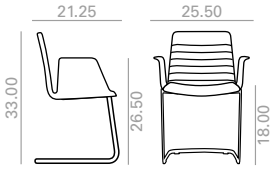

SO1635

Armchair with Eco thermo-polymer shell available in several colors or Pure Eco thermo-polymer (100% recycled) available in sand color and tubular steel cantilever base finished in polished chrome, white or black. Available options: Upholstered seat pad, upholstered shell pad, fully upholstered shell and parallel stitching upholstery. Fire retardant version available, for further information contact our Sales Department. In upholstered versions the seat height increases 0.75 inches.