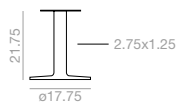

Assembled	Montada	681
Unassembled	Desmontada	642

Dual 45

Maximum table top 31.50x31.50 / ø31.50. Minimum table top 18.50x18.50 / ø21.75. Estimated table base assembly time 3 minutes. The price of the unassembled table bases applies only to orders greater than 10 units.