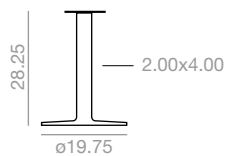

Assembled	Montada	625
Unassembled	Desmontada	582

Dual 50

Maximum table top 39.50x39.50 / ø39.50. Minimum table top 20.50x20.50 / ø21.75. Estimated table base assembly time 3 minutes. The price of the unassembled table bases applies only to orders greater than 10 units. Estimated table base assembly time 3 min