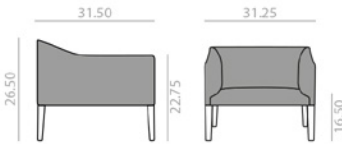

BU1264

 Lounge chair with upholstered seat and back and 4 solid beech wood legs.
Butaca con asiento y respaldo tapizado y base de 4 patas de madera maciza de haya.

	COM yards per unit	COL sq.ft
1 units	4.2	79.75
10 units or more	4.2	