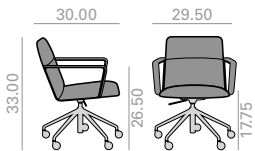

73

Walnut back upcharge
Incremento respaldo en nogal

400

SO1577

Measures + 0.25 inch.
Medidas + 0.25 inch.

COM yards per unit	COL sq.ft
--------------------	-----------

17,5 Ft
42 lbs
x1

Fully upholstered Carcasa tapizada		
1 units	1.55	32.5
10 units or more	1.35	