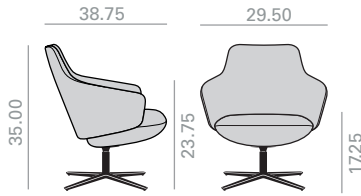

## BU2330 **NEW**

Low backed lounge chair with upholstered seat and backrest on a central swivel base of 4 aluminum blades with return system, tilting system and finished in polished aluminum, white or black. Available options: backrest in walnut wood.