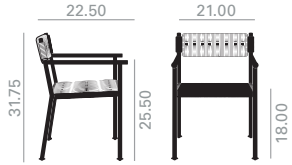

**SI2363**

Chair with corded seat and backrest available in several colors and aluminum frame available in different colors. Optional upholstered seat cushion.

Silla con asiento y respaldo encordado disponible en diferentes colores y estructura de aluminio disponible en diferentes colores. Opción de cojín tapizado en asiento.

	COM yards per unit
1 units	0.55
10 units or more	0.55

10'75 Ft  
28 lbs  
x1

	COM	1	2	3	4	5	6	7	8	9	10	11	
\$	2,305	2,527	2,546	2,554	2,565	2,576	2,589	2,602	2,614	2,627	2,640	2,651	2,664

**SO2364**

Armchair with corded seat and backrest available in several colors and aluminum frame available in different colors. Optional upholstered seat cushion.