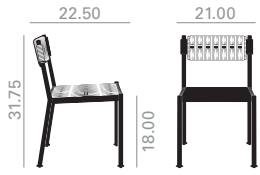

SI2363

Chair with corded seat and backrest available in several colors and aluminum frame available in different colors. Optional upholstered seat cushion.

Silla con asiento y respaldo encordado disponible en diferentes colores y estructura de aluminio disponible en diferentes colores. Opción de cojín tapizado en asiento.

	COM yards per unit
1 units	0.55
10 units or more	0.55

10'75 Ft
28 lbs
x1

	COM	1	2	3	4	5	6	7	8	9	10	11	
$	2,305	2,527	2,546	2,554	2,565	2,576	2,589	2,602	2,614	2,627	2,640	2,651	2,664