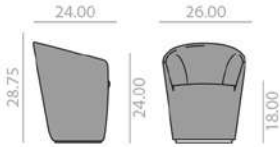

BU2991

Lounge chair with upholstered seat and backrest and wooden baseboard.
Butaca con asiento y respaldo tapizado y zócalo de madera.

	COM yards per unit	COL sq.ft
1 units	2.85	56.75
10 units or more	2.75	