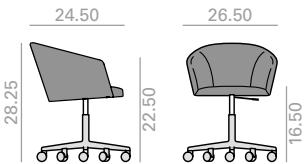

SO3002

Armchair with upholstered seat and backrest and Eco thermo-polymer central base with 5 casters, swivel and pneumatic height adjustment, finished in black. Height ranges: seat 16.50-21.25 inches/arms 22.50-27.25 inches.

Sillón con asiento y respaldo tapizado y base central giratoria de termopolímero Eco de 5 ruedas, regulable en altura y acabado negro. Rangos de altura: asiento 16.50-21.25 pulgadas/brazos 22.50-27.25 pulgadas.

	COM yards per unit	COL sq.ft
1 units	2	37.75
10 units or more	1.7	

11,75 Ft
26 lbs
x1

	COM	COL	1	2	3	4	5	6	7	8	9	10	11	L1	L2	L3	L6
$	1,364	1,400	1,431	1,470	1,505	1,549	1,597	1,645	1,692	1,740	1,788	1,834	1,882	1,923	2,093	2,403	3,222