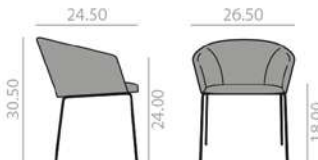

SO2994

Armchair with upholstered seat and backrest and 4-legs steel base finished in polished chrome, white or black.
Sillón con asiento y respaldo tapizado y base de 4 patas de acero en acabado cromo brillo, blanco o negro.

	COM yards per unit	COL sq.ft
1 units	2	37.75
10 units or more	1.7	

12,25 Ft
28 lbs
x1

COM	COL	1	2	3	4	5	6	7	8	9	10	11	L1	L2	L3	L6
$ 1,224	1,259	1,294	1,333	1,370	1,423	1,475	1,524	1,574	1,623	1,674	1,728	1,772	1,821	2,002	2,335	3,210