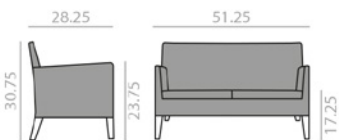

SF1407

Sofa version. 2-seater sofa with upholstered seat and backrest, and solid beech wood frame.
Sofa version. Sofá de dos plazas con asiento y respaldo tapizado y estructura de madera maciza de haya.

	COM yards per unit
1 units	4.95
10 units or more	4.95

32 Ft
76 lbs
x1

COM	COL	1	2	3	4	5	6	7	8	9	10	11	L1	L2	L3	L6
$ 3,198	3,293	3,384	3,478	3,574	3,700	3,824	3,952	4,077	4,200	4,325	4,448	4,577	4,577	5,142	5,930	8,313

SERIE 600	Matte lacquered and premium upcharge Incremento por lacado mate y premium	36	SERIE 800	Bright lacquered upcharge Incremento por lacado brillo	50

Haya
Beech

Measures + 0.25 inch.
Medidas + 0.25 inch.