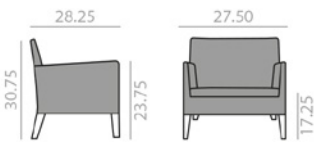

BU1397

Lounge version. Lounge chair with upholstered seat and backrest, and solid beech wood frame.
Lounge version. Butaca con asiento y respaldo tapizado y estructura de madera maciza de haya.

	COM yards per unit	COL sq.ft
1 units	3.5	64.75
10 units or more	3.3	

16,25 Ft
38 lbs
x1

COM	COL	1	2	3	4	5	6	7	8	9	10	11	L1	L2	L3	L6
$ 1,876	1,939	1,998	2,059	2,120	2,200	2,279	2,359	2,439	2,521	2,602	2,680	2,760	2,760	3,120	3,646	5,175

SERIE 600	Matte lacquered and premium upcharge Incremento por lacado mate y premium	36	SERIE 800	Bright lacquered upcharge Incremento por lacado brillo	50