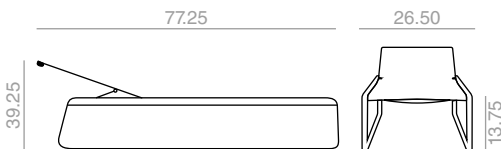

TU1282

Chaise lounge with reclining back, aluminum frame and seat and back upholstered in Balyline® mesh. Aluminum base available in different colors. Available loose cushion seat and backrest.

Tumbona de respaldo reclinable con asiento y respaldo con estructura de aluminio y tapizado en Balyline® y base de patín de aluminio disponible en diferentes colores. Disponible cojín auxiliar asiento y respaldo.