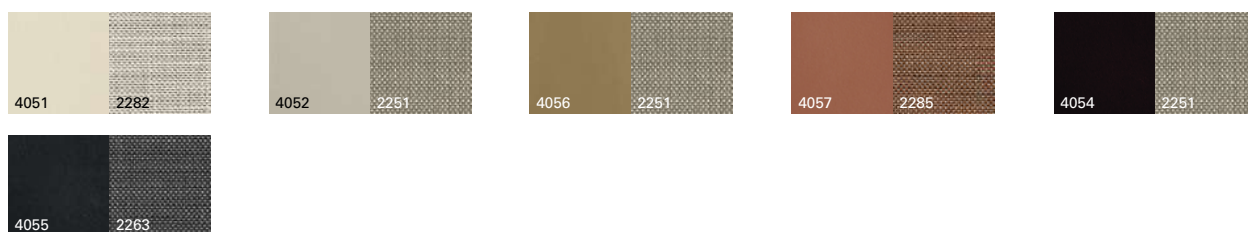

Leather/fabric
(Jacquard Four) finish
Acabado de cuero/
tapicería
(Jacquard Four)

Certificates
Certificados

Fireproof
polyurethane
foam

Espuma de
poliuretano
ignífuga

UNE EN 1021:2006
BS 5852 part 2 crib 5
UNI 9175 Classe 1 IM
BKZ 5.2
California TB 117:2013
California TB 133*

*Contact our Customer Department
*Consultar con nuestro Departamento Comercial

Quality - Resistance
Calidad - Resistencia

UNE EN 16139:2013

Intellectual property Propiedad intelectual