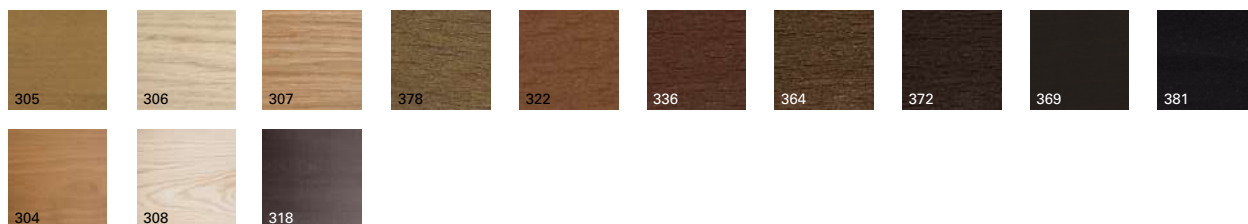

Wood finish Ash
Acabado madera
Fresno