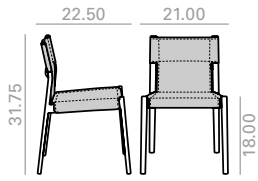

SI2340 **NEW**

Chair with seat and back upholstered in leather, available in various colors, and structure in solid ash wood. Back of backrest upholstered in fabric (Jacquard Four) in the same color as the leather.